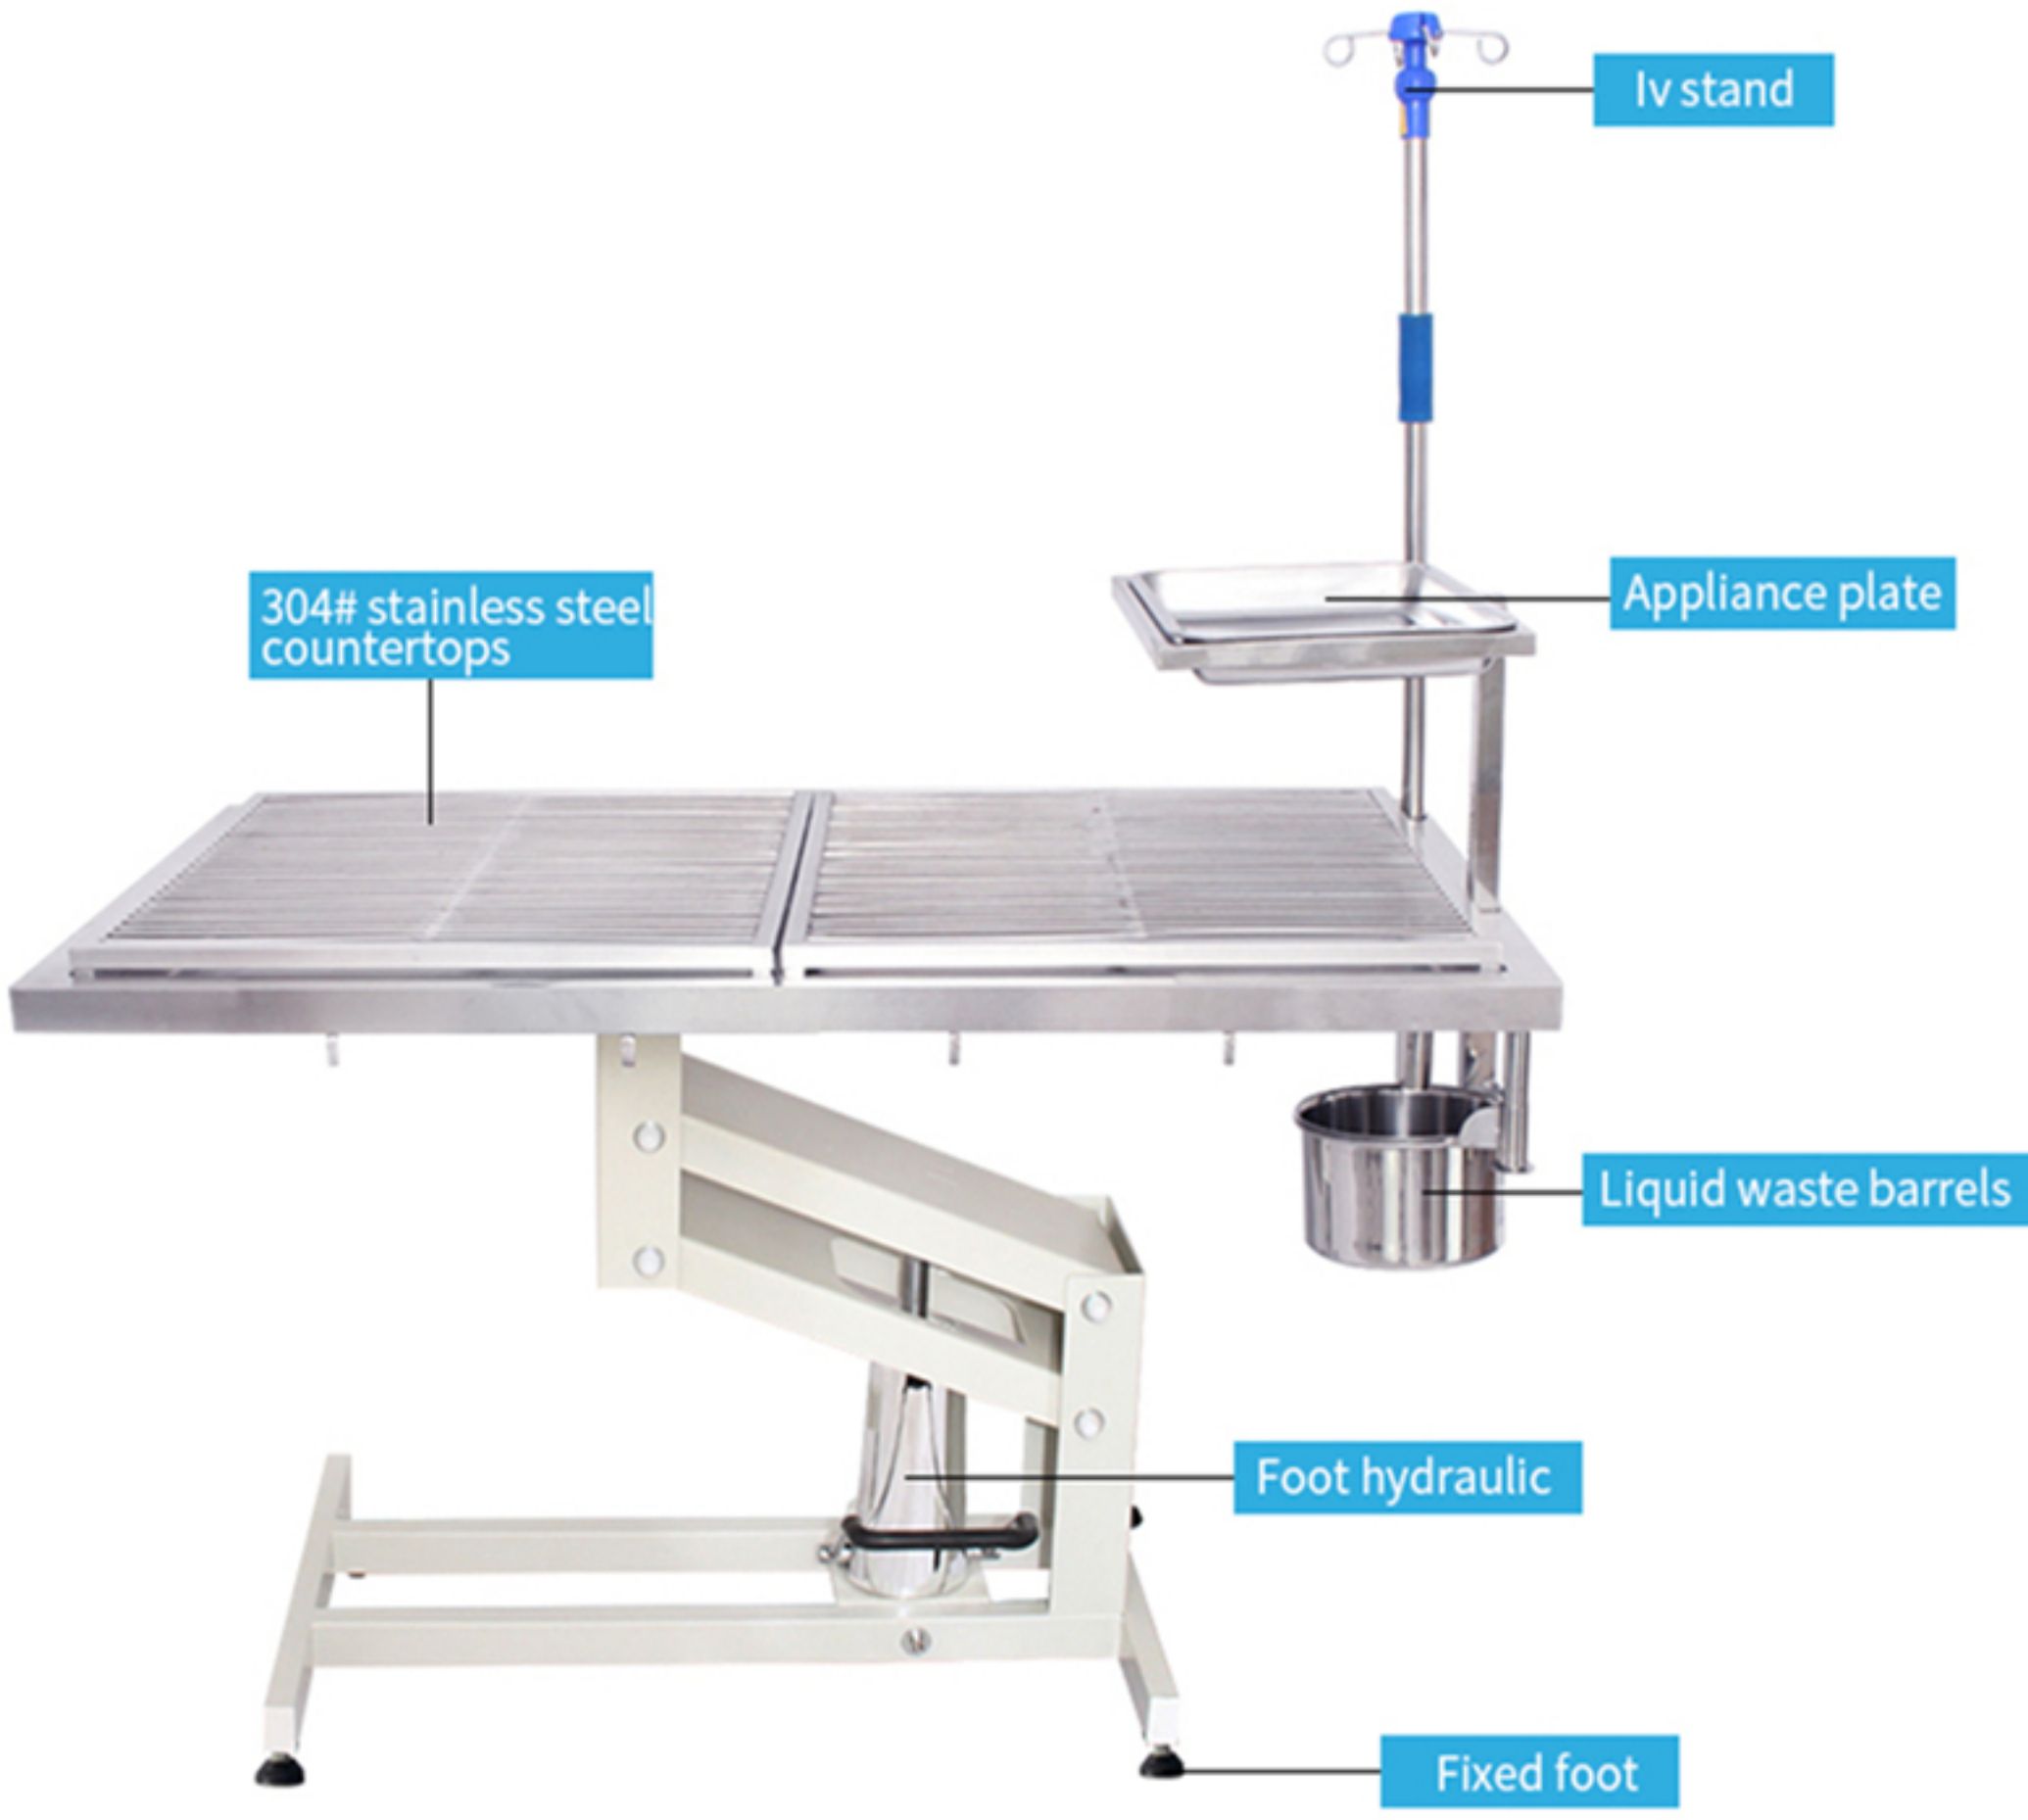

HYDRAULIC PET OPERATING TABLE

SUS304# stainless steel table top

GST-100 series

Model: GST-100

Hydraulic Veterinary Operating Table

Decline 65cm

Pedal Hydraulic

Pedal Hydraulic Lifting Without Power
Convenient Work Anytime And Anywhere.

IV Stand/Tray

height size can adjust at will
tray removable,
stainless steel materials

size can be customized

Rise to the top

108cm

Drop to the bottom

30cm

Supply Two Kinds Of table Wheels

Universal wheel

Adjusting wheel

&

Product Description

Pet lifting operating table, hydraulic, electric, pedal, constant temperature, medical 304 stainless steel diagnosis and treatment table, non-slip, firm, stable, antibacterial, suitable for pet treatment, sterilization, caesarean section, rehabilitation physiotherapy, pet grooming, etc.

specification

table length	120-132mm
table width	600-670mm
height adjust	30-108cm
material	304medical stainless steel
lifting method	Hydraulic/ electric
size	small and large
small size	120*60*65*95cm
small size packing	124*63*73cm
large size	132*67*65*100cm
large size packing	132*71*73cm